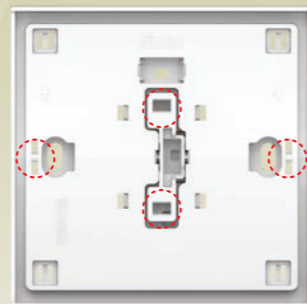

Saddle connection

Saddle connection is a new mode of physical connection. Different from traditional point compression, it adopts surface compression, which has stronger applicability, and brings no harm to wires.

Tips:

Saddle connection can connect to 0.5mm cables in minimum, and connect to one 4mm² plus one 6 mm² cables at one time in maximum. It's adaptable to both soft and hard cables.

The design of four points fastener makes the rocker switch connect more closely with the baseboard and provides firmer touches.