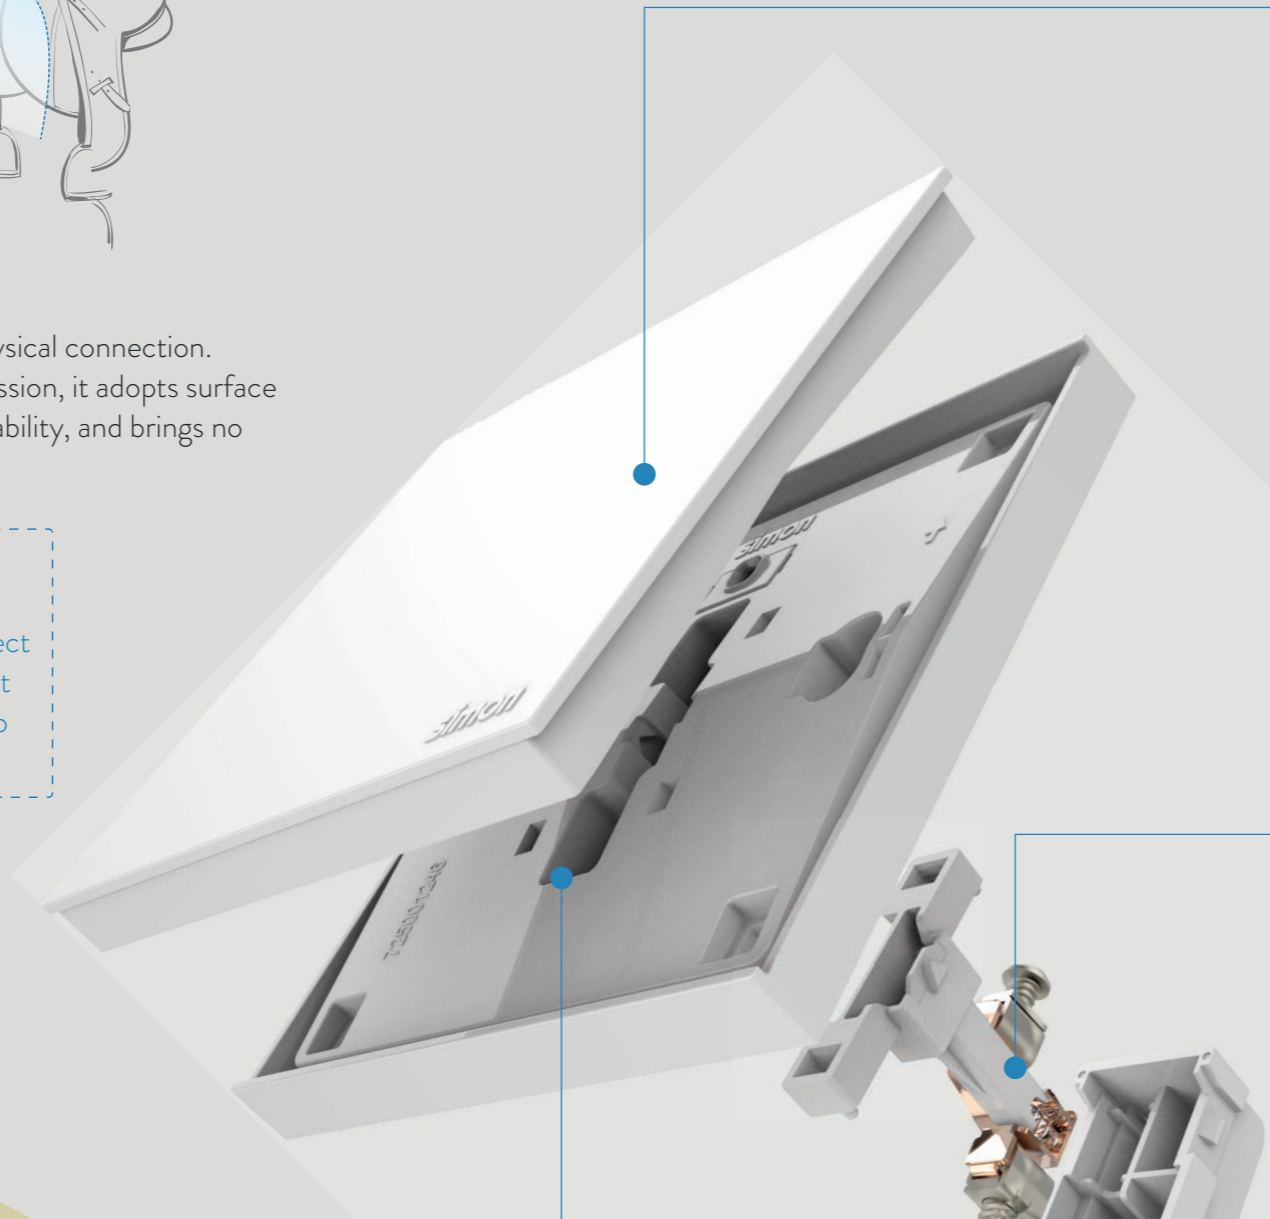

High quality PC for entire product

No deformation under the heat proof test $\leq 125^{\circ}\text{C}$. Flameout will happen on current carrying plastic parts under the heat proof test of 850°C in 15 seconds. Safe and reliable.

J-type toggle mechanism

Switch contactors
Silver alloy contactor
(Ball contactor: 3mm, thickness 1mm)
(Flat contactor: 3mm, thickness 0.7mm)
Higher security

Fast breaking
Higher breaking speed, up to 7% second.
Electric spark can be efficiently reduced, which is much safer to use.

Ultra-strong load
16A ultra-strong current carrying capacity.
(General 10A switches have the carrying capacity of 2200W, while 16A ones can carry 3520W)