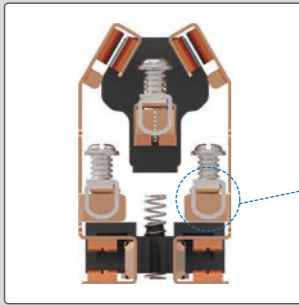

Saddle connection

Saddle connection is a new mode of physical connection. Different from traditional point compression, it adopts surface compression, which has stronger applicability, and brings no harm to wires.

Tips:

Saddle connection can connect to 0.5mm cables in minimum, and connect to one 4mm² plus one 6 mm² cables at one time in maximum. It's adaptable to both soft and hard cables.

The design of four points fastener makes the rocker switch connect more closely with the baseboard and provides firmer touches.