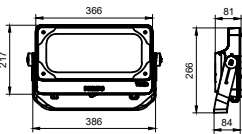

Warnings and Safety

- harap perhatikan petunjuk pemasangan

Versions

BVP49X

BVP433

Dimensional drawing

Lampu Tembak LED Tango G4

Dimensional drawing