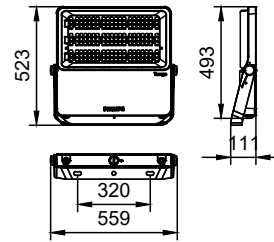

Warnings and Safety

- harap perhatikan petunjuk pemasangan

Versions

BVP49X

BVP433

Dimensional drawing

Lampu Tembak LED Tango G4

Dimensional drawing