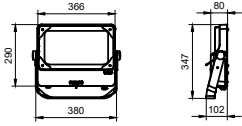

Warnings and Safety

- harap perhatikan petunjuk pemasangan

Versions

BVP49X

BVP433

Dimensional drawing

Lampu Tembak LED Tango G4

Dimensional drawing