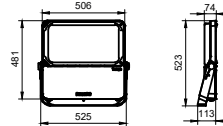

Warnings and Safety

- harap perhatikan petunjuk pemasangan

Versions

BVP49X

BVP433

Dimensional drawing

Lampu Tembak LED Tango G4

Dimensional drawing