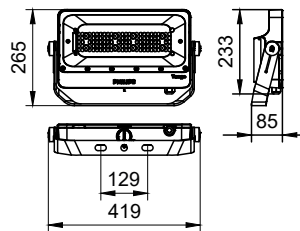

Warnings and Safety

- harap perhatikan petunjuk pemasangan

Versions

BVP49X

BVP433

Dimensional drawing

Lampu Tembak LED Tango G4

Dimensional drawing