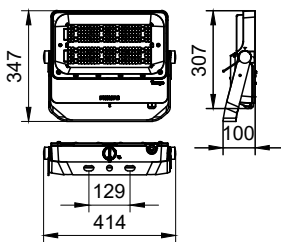

Warnings and Safety

- harap perhatikan petunjuk pemasangan

Versions

BVP49X

BVP433

Dimensional drawing

Lampu Tembak LED Tango G4

Dimensional drawing